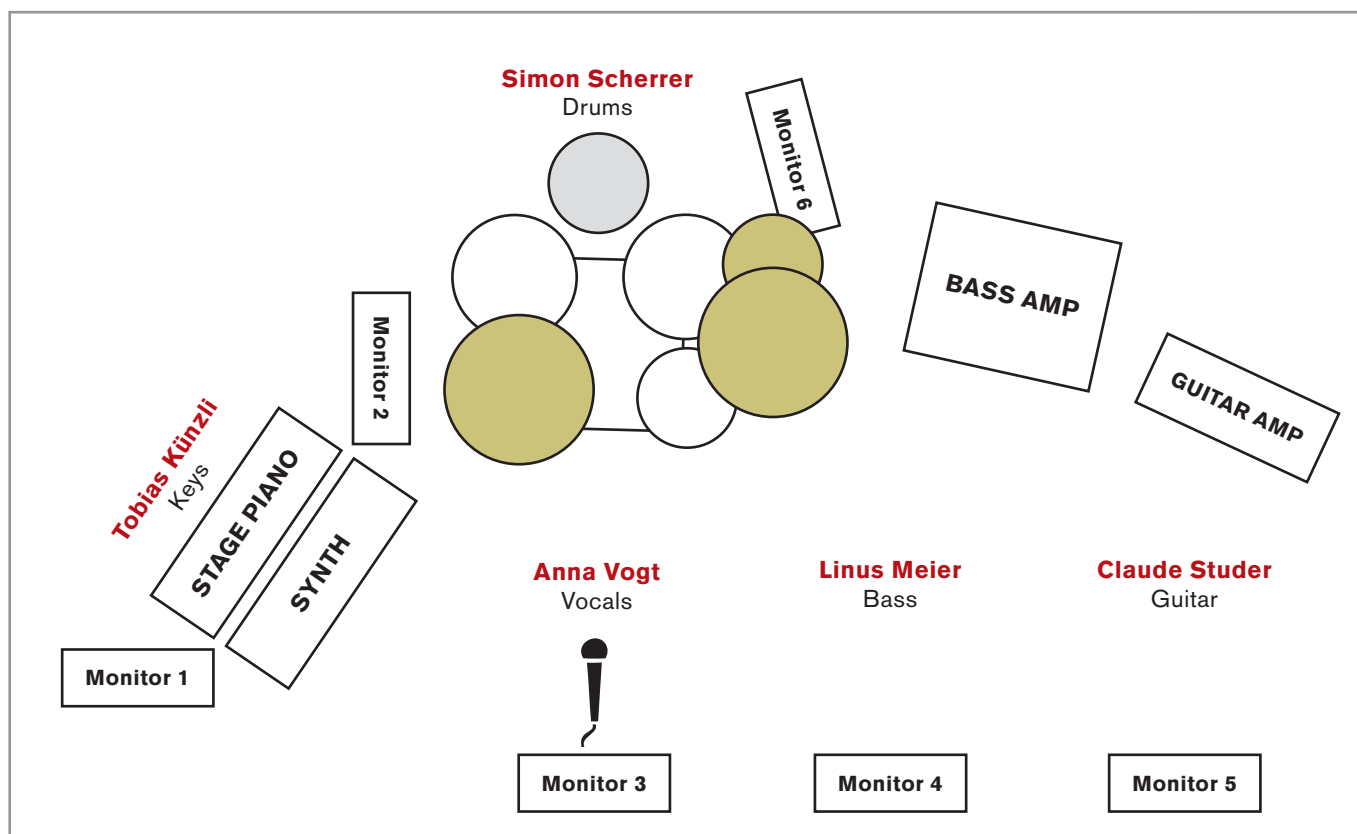

# Technical Rider

## MILDE

Five people on stage.

FRONT

## Channels

- 1 Bass Drum
- 2 Snare
- 3 Tom
- 4 Floor Tom
- 5 Hi-Hat
- 6 Overhead L
- 7 Overhead R
- 8 Bass Amp // **Direct Out**
- 9 Guitar Amp
- 10 Keys (Synth and Stage Piano already mixed) L // **DI-Box required**
- 11 Keys (Synth and Stage Piano already mixed) R // **DI-Box required**
- 12 Vocals Lead // with digital FX

\*In small places with limited equipment we can also play with only 3 monitors.